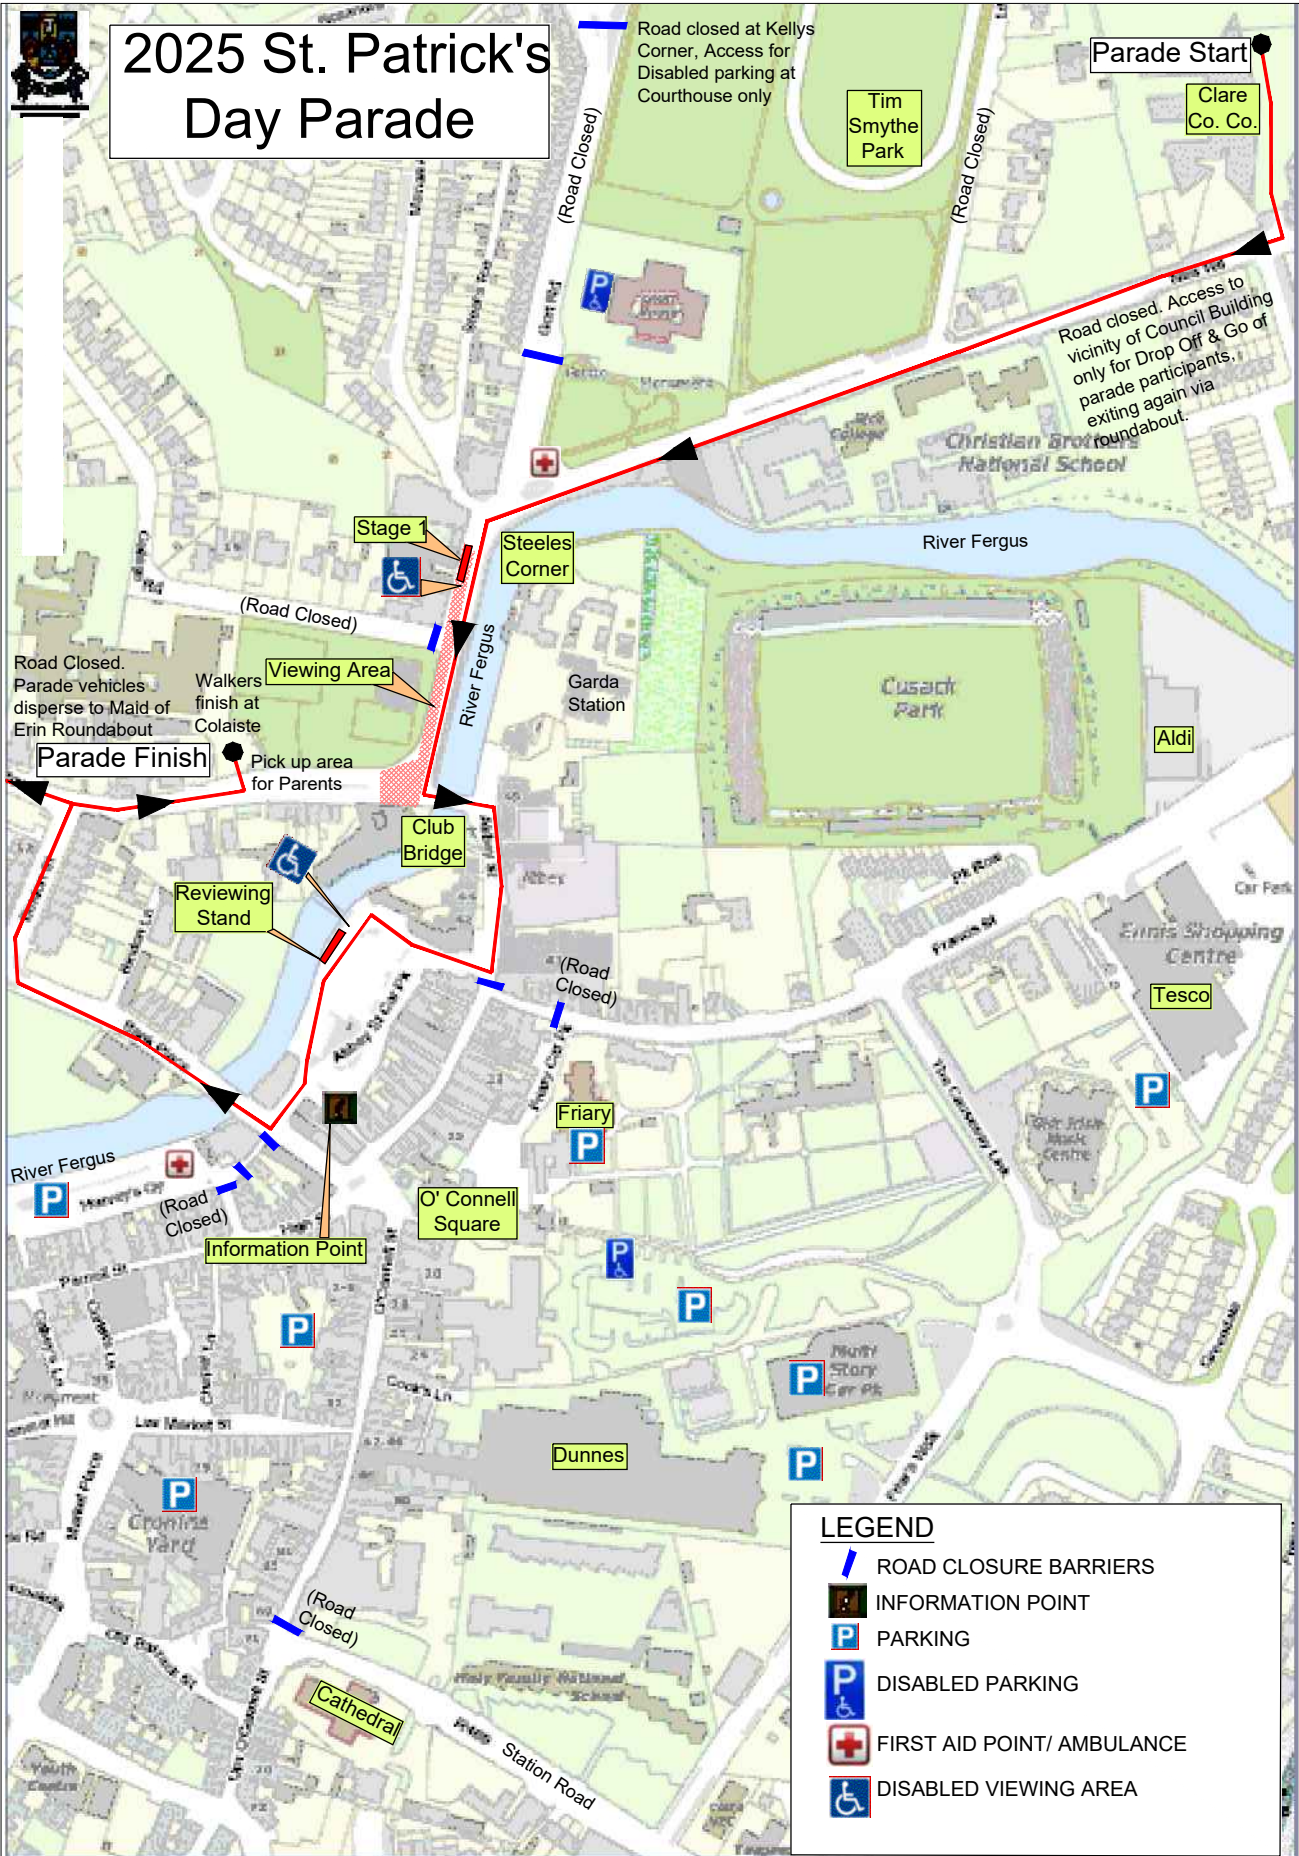

2025 St. Patrick's Day Parade

LEGEND

-  ROAD CLOSURE BARRIERS
-  INFORMATION POINT
-  PARKING
-  DISABLED PARKING
-  FIRST AID POINT/ AMBULANCE
-  DISABLED VIEWING AREA