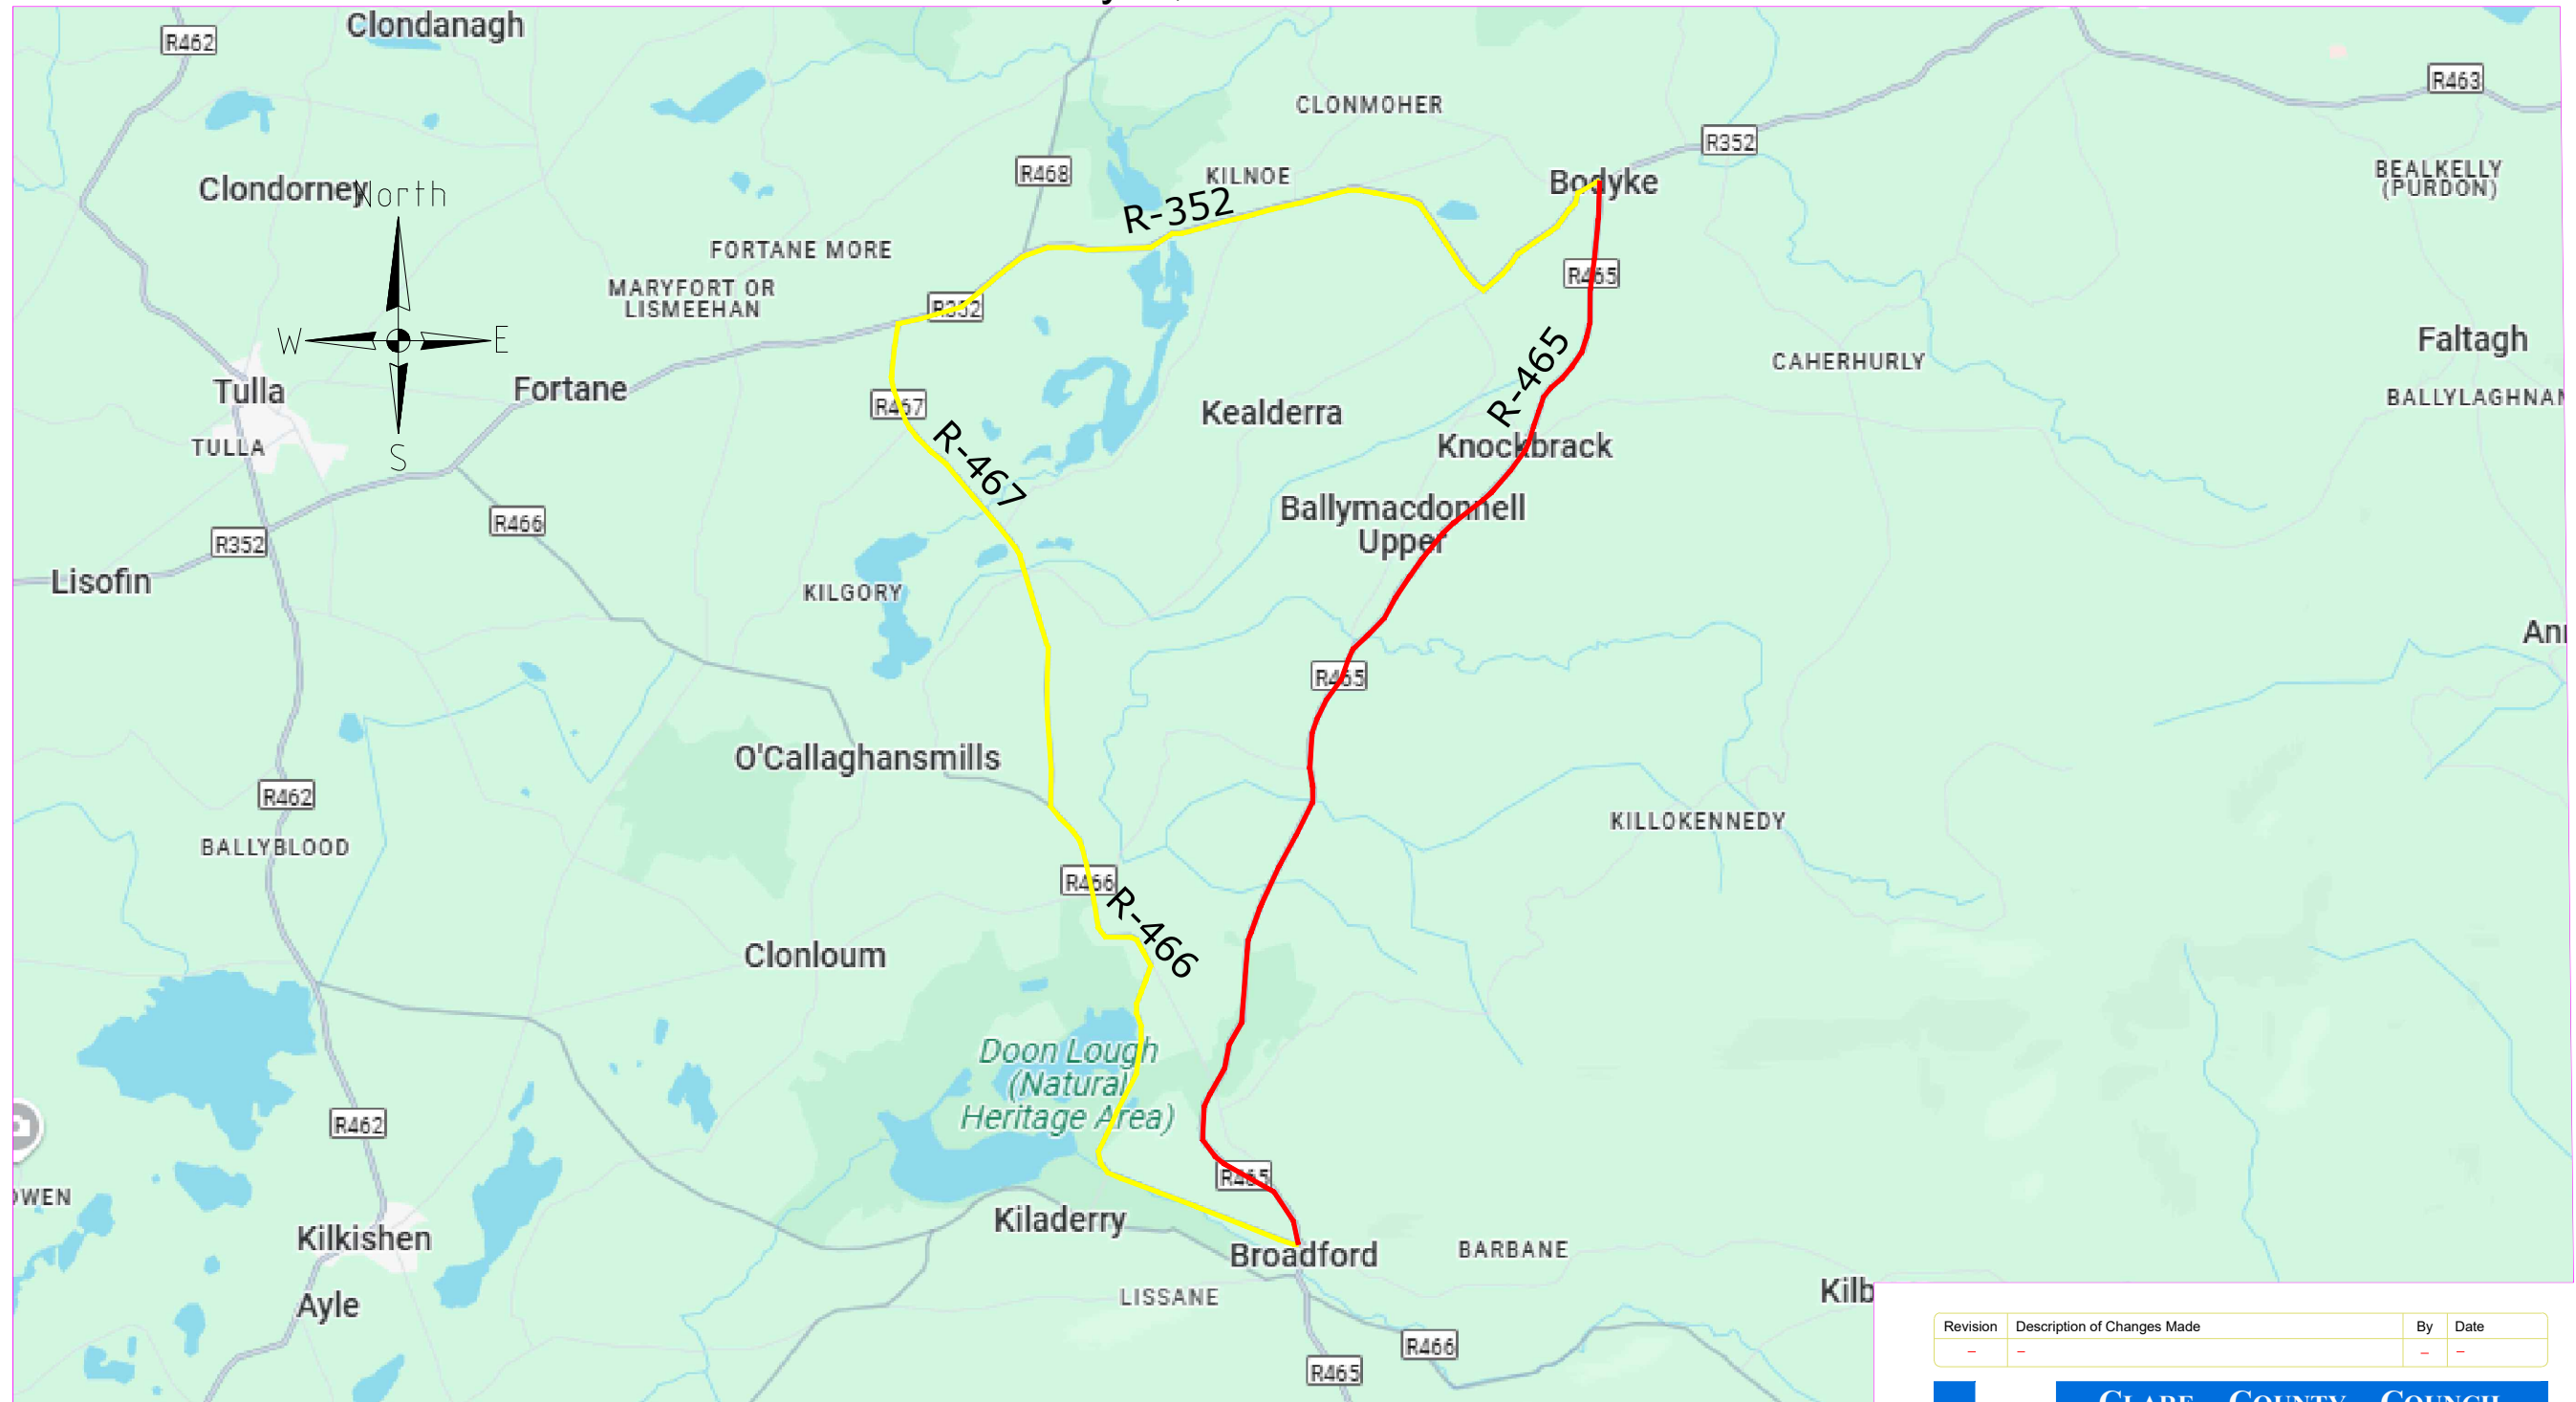

Bodyke, Co. Clare

SITE LOCATION
R-465 Bodyke-Broadford Road
Scale: 1:50
Temporary Road Closure at Bodyke

LEGEND:

- Road Closed
- Diversion Route

Revision	Description of Changes Made	By	Date
-	-	-	-

CLARE COUNTY COUNCIL
Killaloe Municipal District, Mountshannon Road, Scarriff, Co. Clare.
T: 061 640815 F:061 640708 killaloe.municipal@clarecoco.ie

Project Title: Temporary Road Closure, Bodyke, Co Clare.

Drawing Title: Temporary Road Closure

Drawing No.: 25-012-001 Rev.: - Status: - Scale: A3 @ 150.