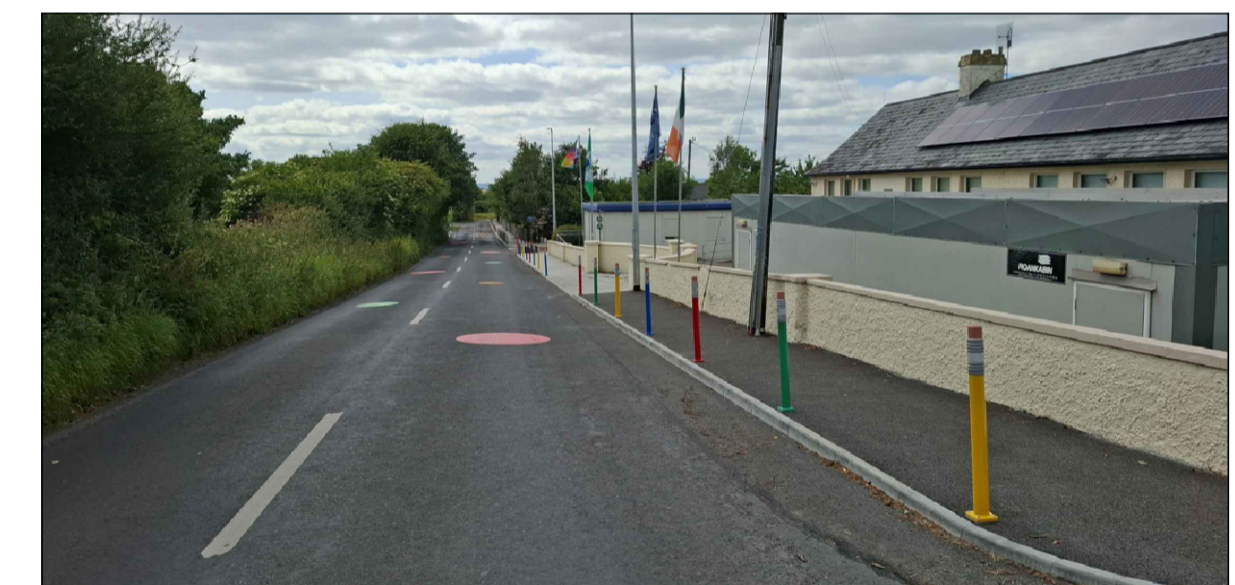

Example of Pencil Bollards

Revision	Description of Changes Made	By	Date

CLARE COUNTY COUNCIL
Road Design Office, Áras Contae an Chláir, New Road, Ennis, Co. Clare
T: 065 6821616 F: 065 68 21915
E: rdo@clarecoco.ie W: www.clarecoco.ie

Project Title: **Safe Routes to School**

Drawing Title: **Ennis National School Section 38 Layout 2**

Status:	CHECK	Drawing No.:	Rev:
Designed by:	JK	70.09.024.05.03.002 02 -	
Drawn by:	AM		
Checked by:	JK		
Approved by:	AOS	Location:	Ennis National School
Scale:	1: @ A1	Date:	2024/09/04
Date:	0000-00-00	Programme:	70.09.24.05 - Ennis NS170.09.24.05.03 Design